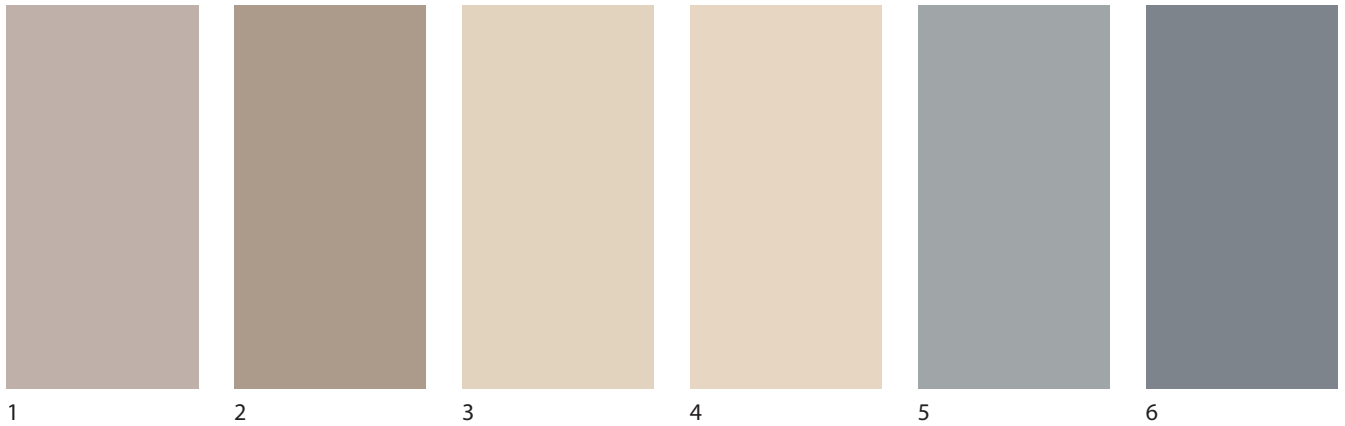

FOR REFERENCE ONLY - Actual color may vary from printed/digital representation. To confirm your color choices prior to purchase, please view a physical color sample.

Driveway Colors

1 Driveway	SW 6037 Temperate Taupe
2 Driveway	SW 7501 Threshold Taupe
3 Driveway	SW 7555 Patience
4 Driveway	SW 7572 Lotus Pod
5 Driveway	SW 7073 Network Gray
6 Driveway	SW 6256 Serious Gray