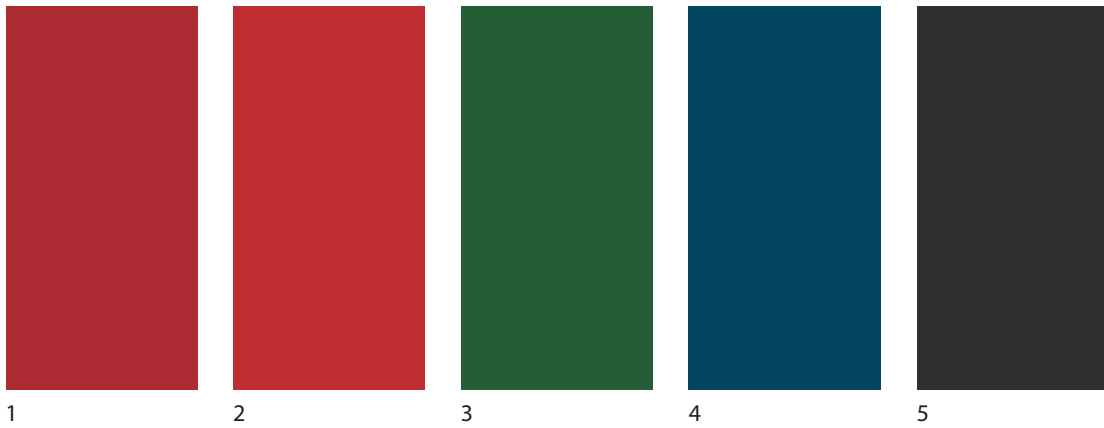

FOR REFERENCE ONLY - Actual color may vary from printed/digital representation. To confirm your color choices prior to purchase, please view a physical color sample.

Additional Front Door Colors

1 Front Door	SW 6871 Positive Red
2 Front Door	SW 6868 Real Red
3 Front Door	SW 6741 Derbyshire
4 Front Door	SW 6510 Loyal Blue
5 Front Door	SW 6258 Tricorn Black