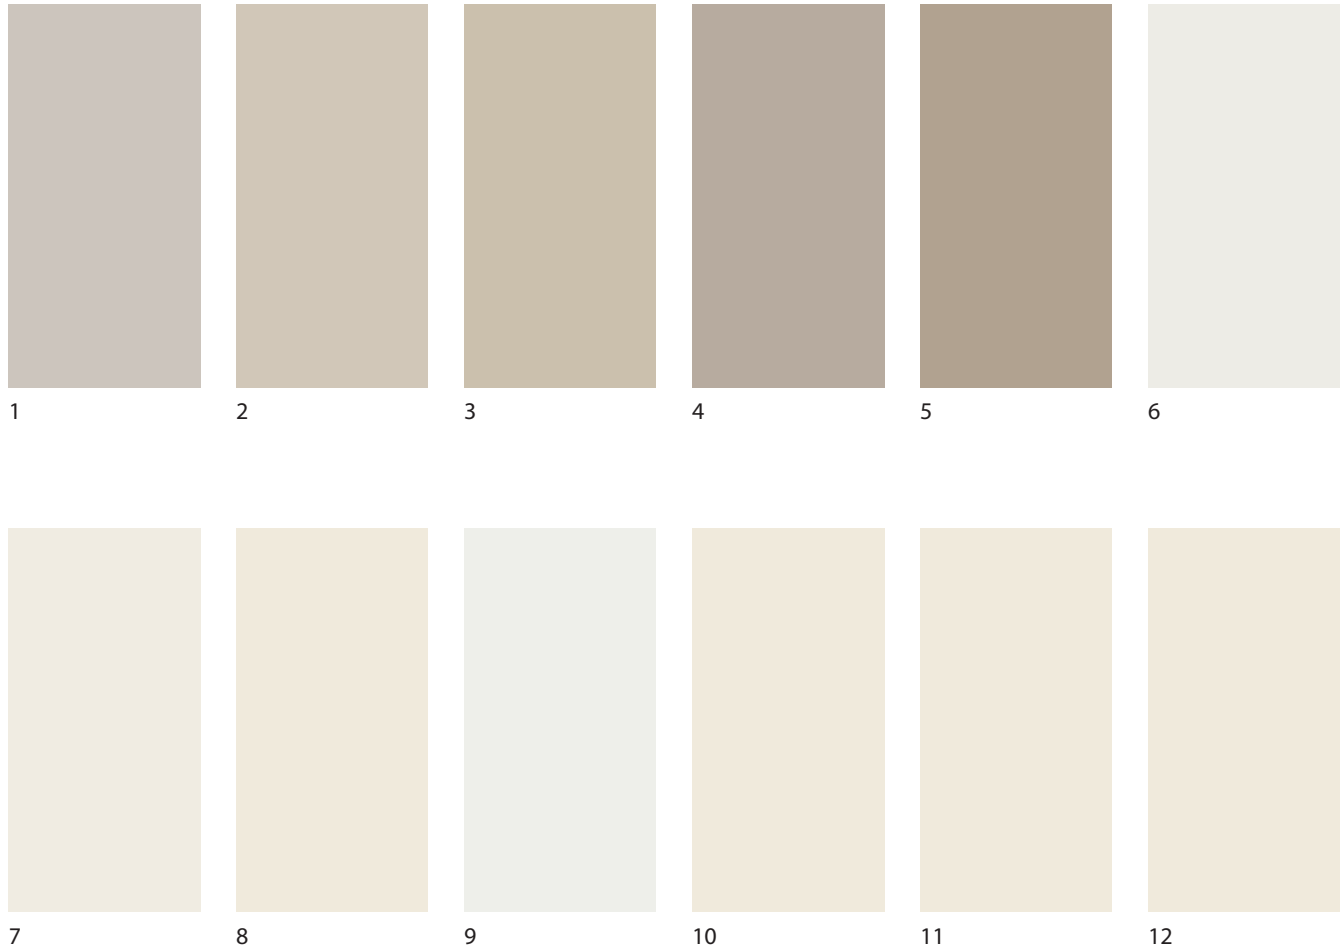

FOR REFERENCE ONLY - Actual color may vary from printed/digital representation. To confirm your color choices prior to purchase, please view a physical color sample.

Main Body and Trim Colors

- | | | |
|----|--------------|-------------------------------|
| 1 | Body or Trim | SW 7661 Reflection |
| 2 | Body or Trim | SW 7015 Repose Gray |
| 3 | Body or Trim | SW 7658 Gray Clouds |
| 4 | Body or Trim | SW 7632 Modern Gray |
| 5 | Body or Trim | SW 6000 Snowfall |
| 6 | Body or Trim | SW 2832 Colonial Revival Gray |
| 7 | Body or Trim | SW 7073 Network Gray |
| 8 | Body or Trim | SW 6149 Relaxed Khaki |
| 9 | Body or Trim | SW 6177 Softened Green |
| 10 | Body or Trim | SW 0052 Pearl Gray |
| 11 | Body or Trim | SW 6206 Oyster Bay |
| 12 | Body or Trim | SW 7678 Cottage Cream |

FOR REFERENCE ONLY - Actual color may vary from printed/digital representation. To confirm your color choices prior to purchase, please view a physical color sample.

Main Body and Trim Colors

- | | | |
|----|--------------|----------------------------|
| 1 | Body or Trim | SW 7022 Alpaca |
| 2 | Body or Trim | SW 7036 Accessible Beige |
| 3 | Body or Trim | SW 7542 Naturel |
| 4 | Body or Trim | SW 6073 Perfect Greige |
| 5 | Body or Trim | SW 7038 Tony Taupe |
| 6 | Body or Trim | SW 7005 Pure White |
| 7 | Body or Trim | SW 7551 Greek Villa |
| 8 | Body or Trim | SW 6385 Dover White |
| 9 | Body or Trim | SW 7006 Extra White |
| 10 | Body or Trim | SW 0050 Classic Light Buff |
| 11 | Body or Trim | SW 7013 Ivory Lace |
| 12 | Body or Trim | SW 6133 Muslin |