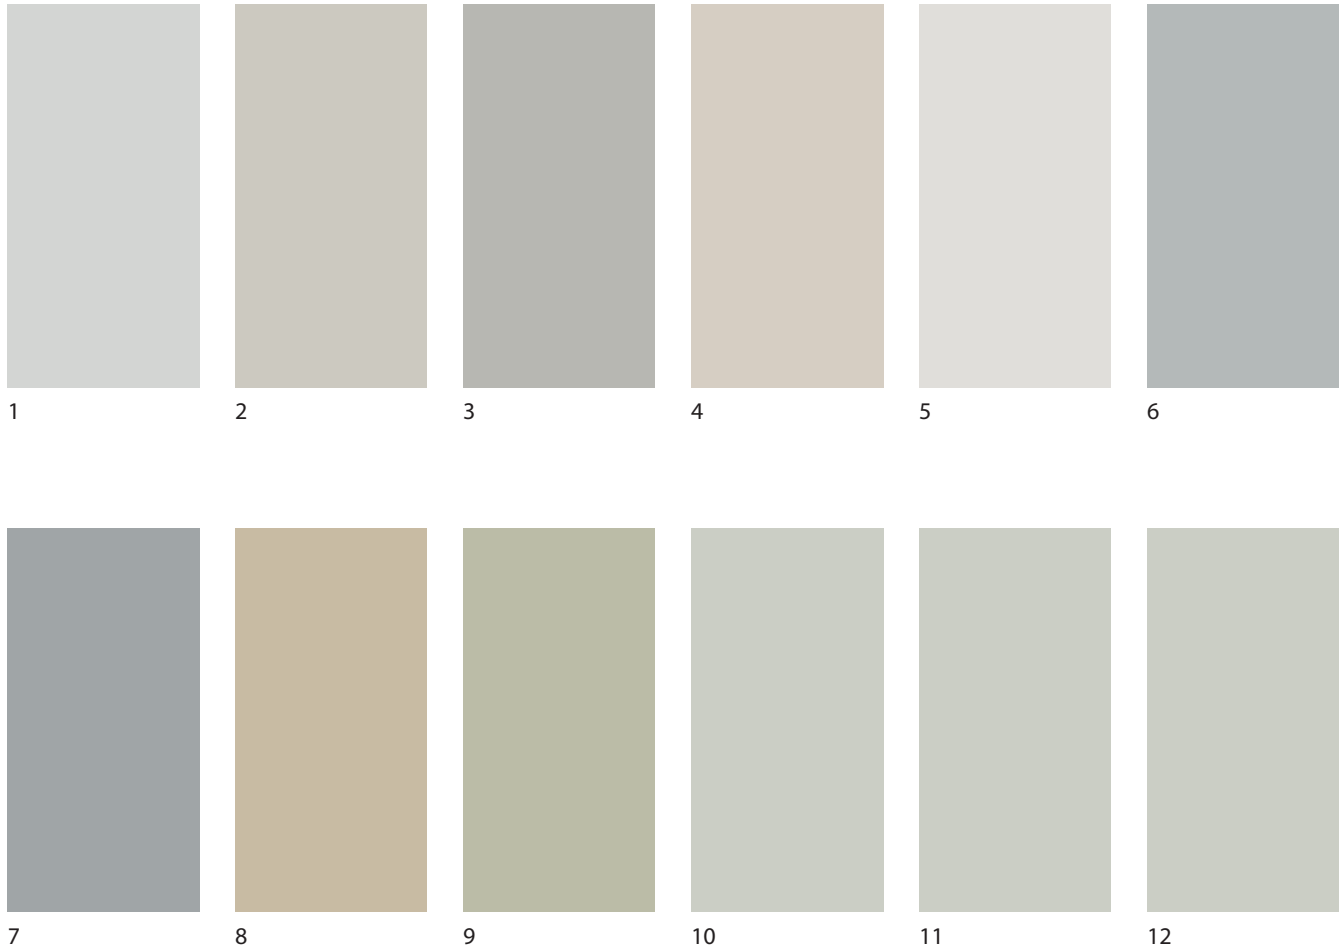

FOR REFERENCE ONLY - Actual color may vary from printed/digital representation. To confirm your color choices prior to purchase, please view a physical color sample.

Main Body and Trim Colors

- | | | |
|----|--------------|-------------------------------|
| 1 | Body or Trim | SW 7661 Reflection |
| 2 | Body or Trim | SW 7015 Repose Gray |
| 3 | Body or Trim | SW 7658 Gray Clouds |
| 4 | Body or Trim | SW 7632 Modern Gray |
| 5 | Body or Trim | SW 6000 Snowfall |
| 6 | Body or Trim | SW 2832 Colonial Revival Gray |
| 7 | Body or Trim | SW 7073 Network Gray |
| 8 | Body or Trim | SW 6149 Relaxed Khaki |
| 9 | Body or Trim | SW 6177 Softened Green |
| 10 | Body or Trim | SW 0052 Pearl Gray |
| 11 | Body or Trim | SW 6206 Oyster Bay |
| 12 | Body or Trim | SW 7678 Cottage Cream |

FOR REFERENCE ONLY - Actual color may vary from printed/digital representation. To confirm your color choices prior to purchase, please view a physical color sample.

Main Body and Trim Colors

- | | | |
|----|--------------|----------------------------|
| 1 | Body or Trim | SW 7022 Alpaca |
| 2 | Body or Trim | SW 7036 Accessible Beige |
| 3 | Body or Trim | SW 7542 Naturel |
| 4 | Body or Trim | SW 6073 Perfect Greige |
| 5 | Body or Trim | SW 7038 Tony Taupe |
| 6 | Body or Trim | SW 7005 Pure White |
| 7 | Body or Trim | SW 7551 Greek Villa |
| 8 | Body or Trim | SW 6385 Dover White |
| 9 | Body or Trim | SW 7006 Extra White |
| 10 | Body or Trim | SW 0050 Classic Light Buff |
| 11 | Body or Trim | SW 7013 Ivory Lace |
| 12 | Body or Trim | SW 6133 Muslin |